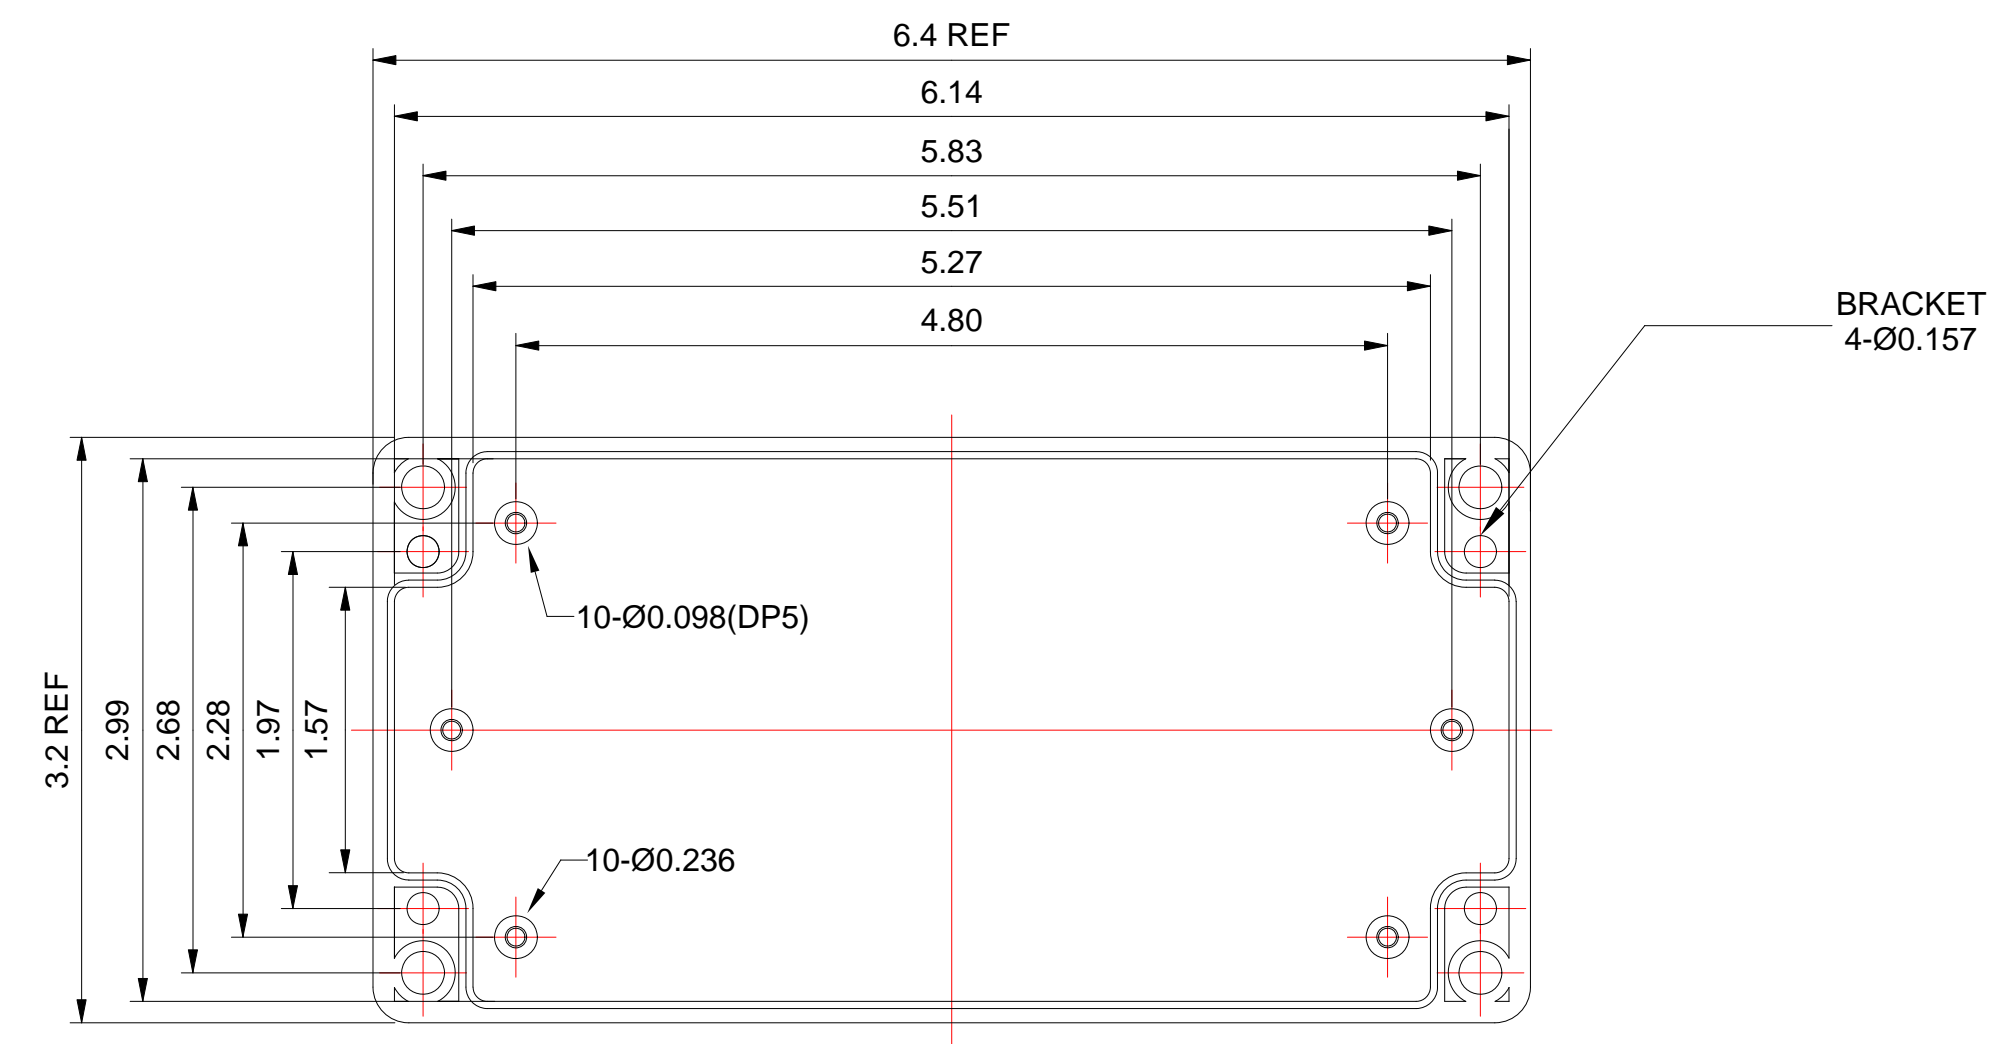

BODY

COVER

BODY SIDE VIEWS

COVER SIDE VIEWS

NOTES: ALL DIMENSIONS SHOWN ARE IN INCHES.

<p>PRECISION DIGITAL CORPORATION HOLLISTON, MASSACHUSETTS 01746</p>		
<p>PDA2801 ENCLOSURE CAD DRAWING FILE</p>		
SCALE 1:1	SIZE D (34 x 22)	SHEET 1 OF 1

DRAWN
 V. Ciampolillo
 09/30/08