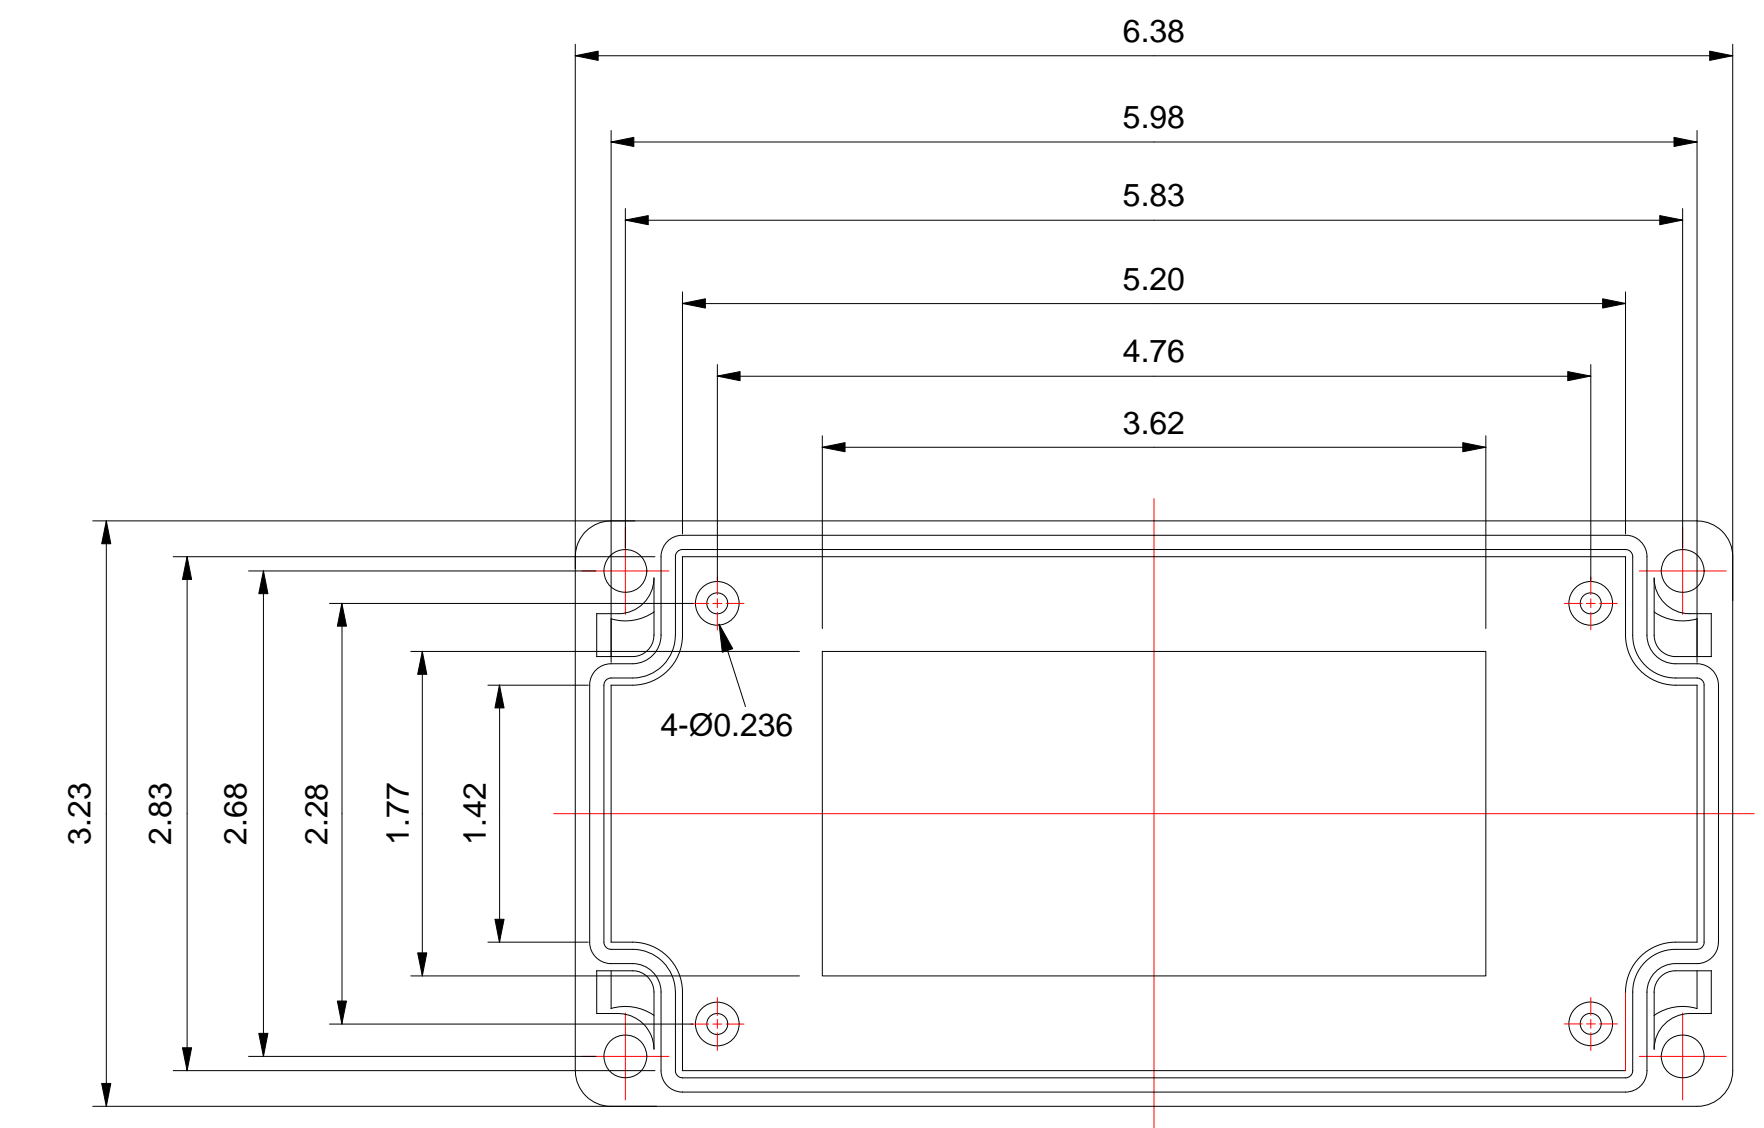

BODY

COVER

BODY SIDE VIEWS

COVER SIDE VIEWS

NOTES: ALL DIMENSIONS SHOWN ARE IN INCHES.

<p>PRECISION DIGITAL CORPORATION HOLLISTON, MASSACHUSETTS 01746</p>		
<p>PDA2801 ENCLOSURE CAD DRAWING FILE</p>		
SCALE 1:1	SIZE D (34 x 22)	SHEET 1 OF 1

DRAWN
 V. Ciampolillo
 09/30/08