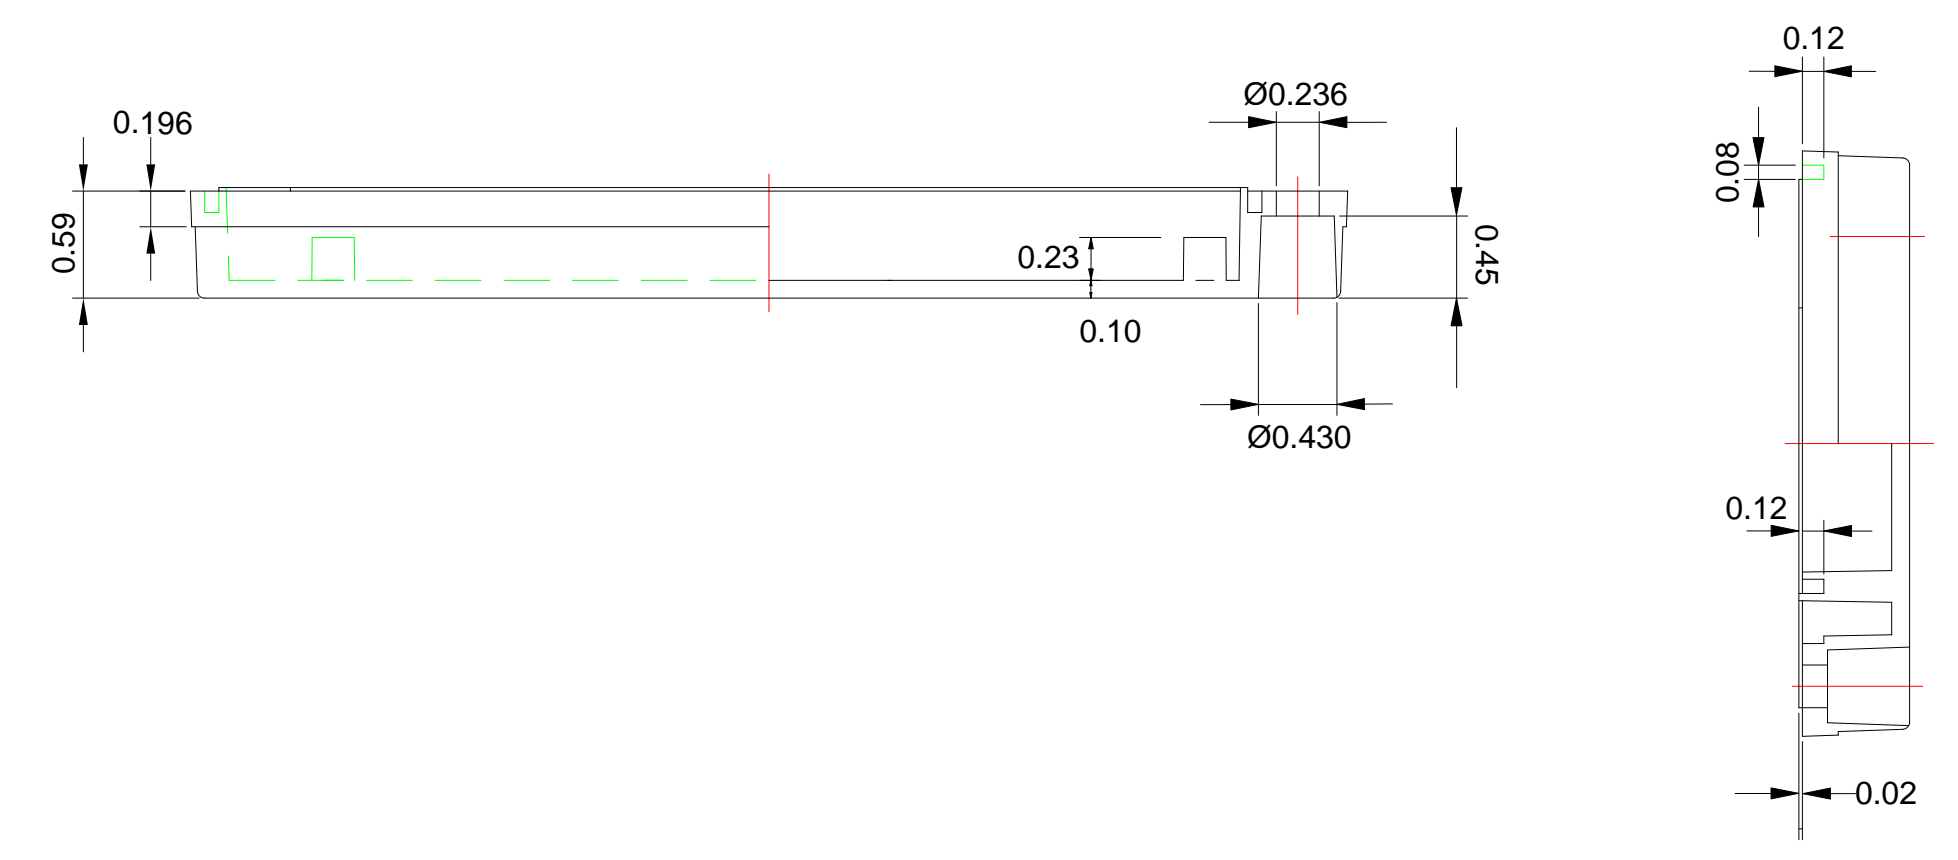

BODY

COVER

BODY SIDE VIEWS

COVER SIDE VIEWS

NOTES: ALL DIMENSIONS SHOWN ARE IN INCHES.

<p>PRECISION DIGITAL CORPORATION HOLLISTON, MASSACHUSETTS 01746</p>		
<p>PDA2801 ENCLOSURE CAD DRAWING FILE</p>		
SCALE 1:1	SIZE D (34 x 22)	SHEET 1 OF 1

DRAWN
 V. Ciampolillo
 09/30/08