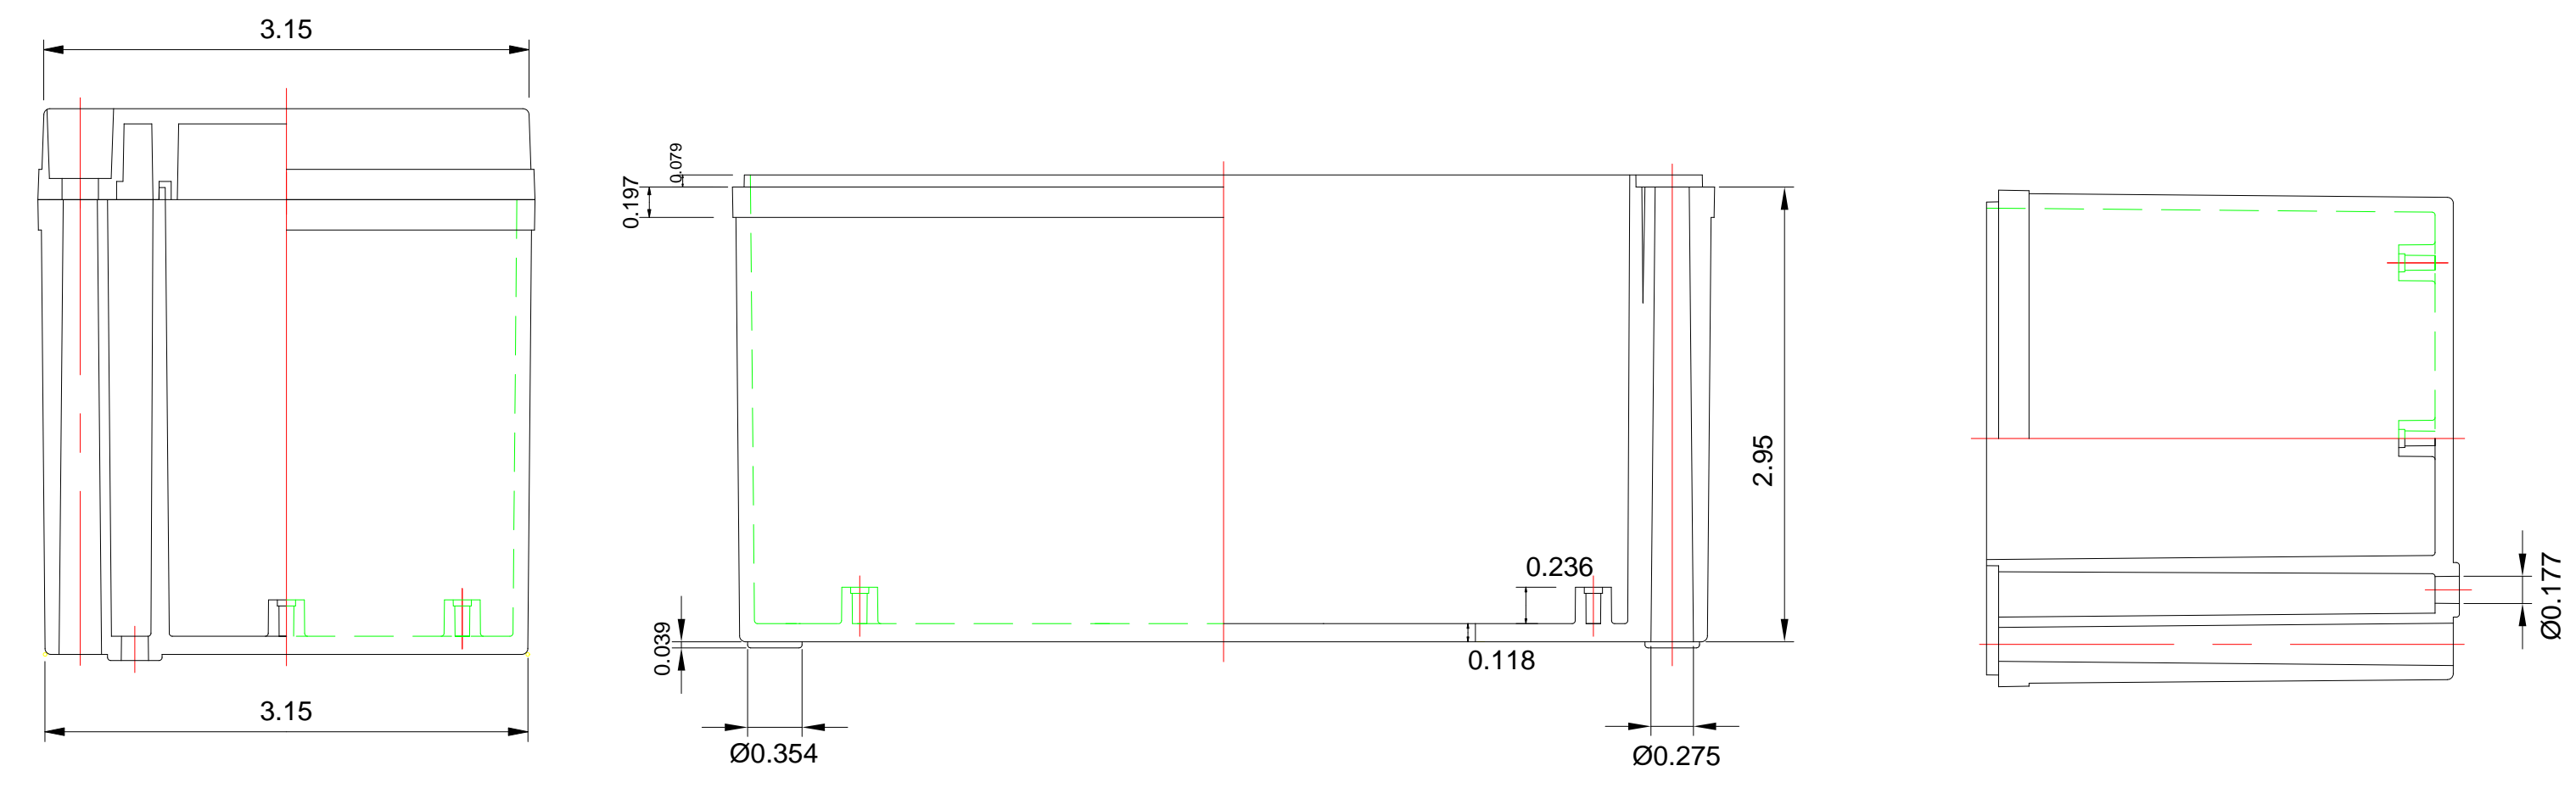

BODY

COVER

BODY SIDE VIEWS

COVER SIDE VIEWS

NOTES: ALL DIMENSIONS SHOWN ARE IN INCHES.

<p>PRECISION DIGITAL CORPORATION HOLLISTON, MASSACHUSETTS 01746</p>		
<p>PDA2801 ENCLOSURE CAD DRAWING FILE</p>		
SCALE 1:1	SIZE D (34 x 22)	SHEET 1 OF 1

DRAWN
 V. Ciampolillo
 09/30/08